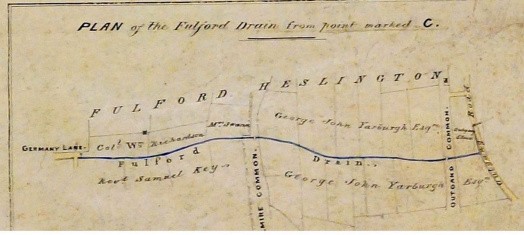

PLAN OF THE ALLOTMENTS OF HESLINGTON OPEN FIELDS 1857.

S<sup>t</sup> Lawrence Township is Coloured "PINK"  
 S<sup>t</sup> Paul's Township "YELLOW"  
 Copyhold in "BLUE"

PLAN OF THE ALLOTMENTS OF HESLINGTON OPEN FIELDS 1857.

S<sup>t</sup> Lawrence Township is Coloured "PINK"  
 S<sup>t</sup> Paul's Township "YELLOW"  
 Copyhold in "BLUE"