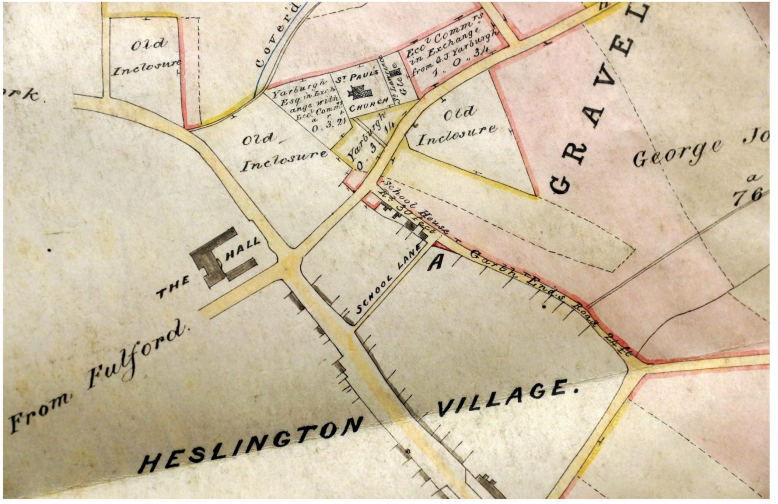

PLAN OF THE ALLOTMENTS OF HESLINGTON OPEN FIELDS 1857.

S<sup>t</sup> Lawrence Township is Coloured "PINK"  
 S<sup>t</sup> Paul's Township "YELLOW"  
 Copyhold in "BLUE"

PLAN OF THE ALLOTMENTS OF HESLINGTON OPEN FIELDS 1857.

S<sup>t</sup> Lawrence Township is Coloured "PINK"  
 S<sup>t</sup> Paul's Township "YELLOW"  
 Copyhold in "BLUE"